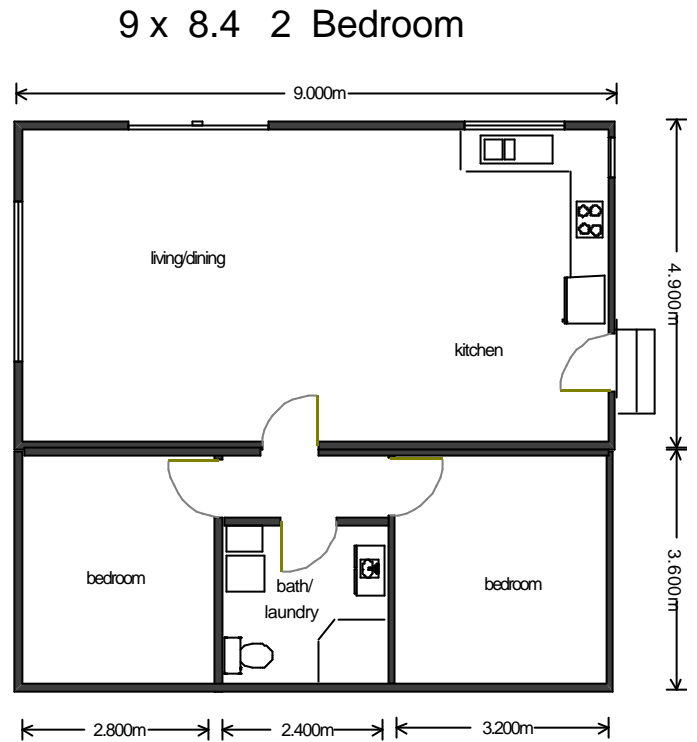

PIPERS BROOK