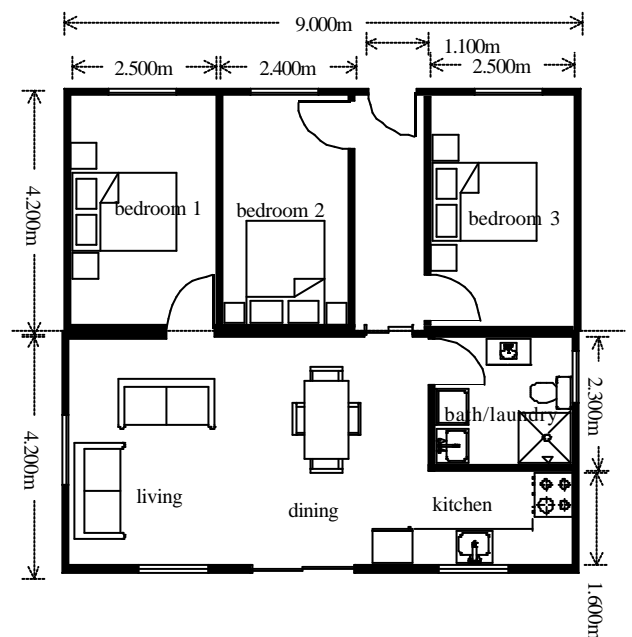

Beach House

9 x 8.4 3 Bedroom

Both of the above sample floor plans can have a study or third bedroom as an option