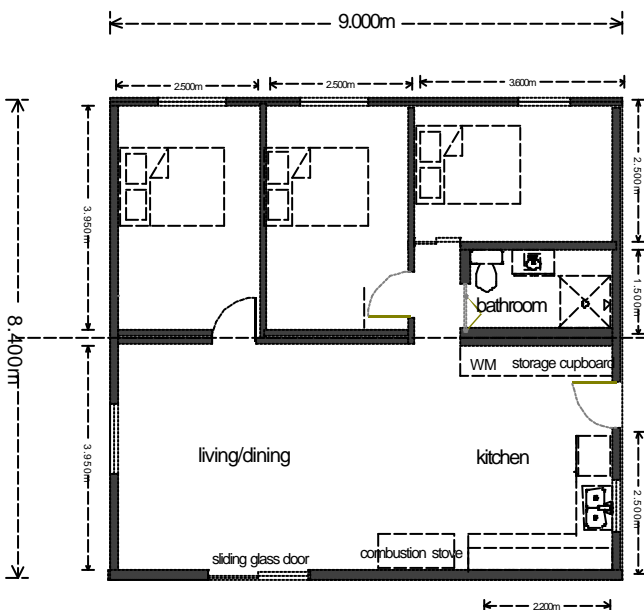

### BALTIC

6 x 3.6 One Bedroom

## St Helens

11.5 x 9.8 3 Bedroom

This design can be manufactured in 14m length

## Economical living

9 x 8.4 2-3 Bedroom