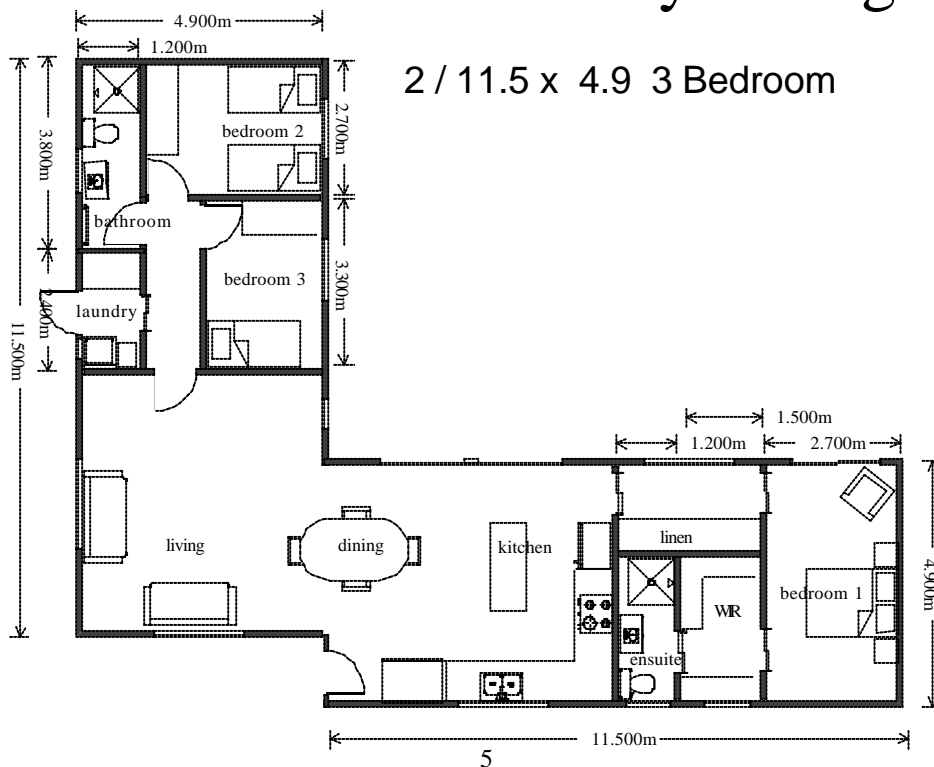

Family Living