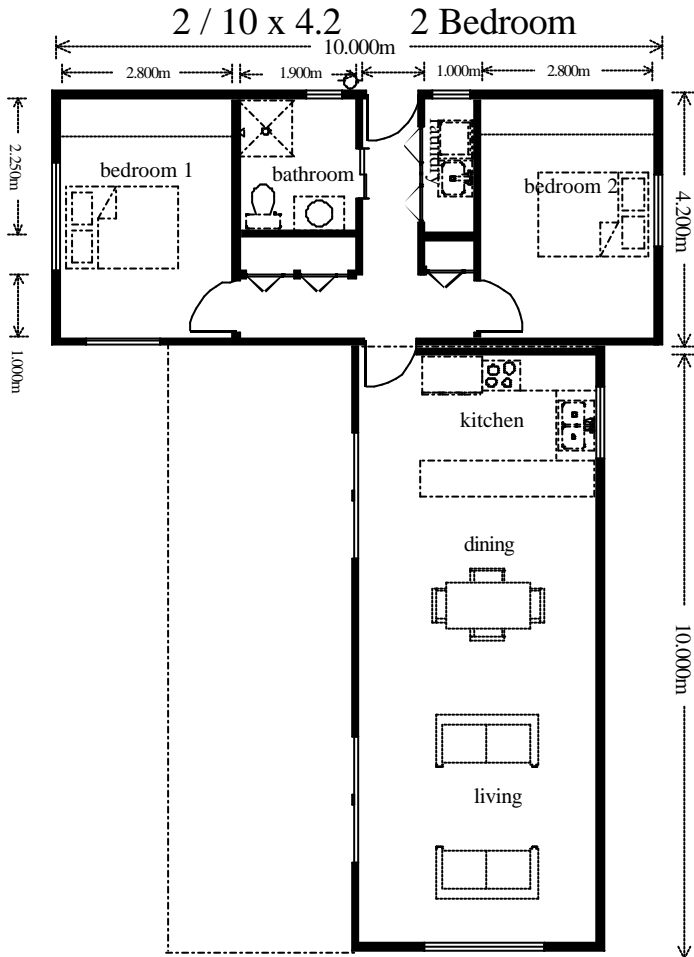

Timber World

New Norfolk