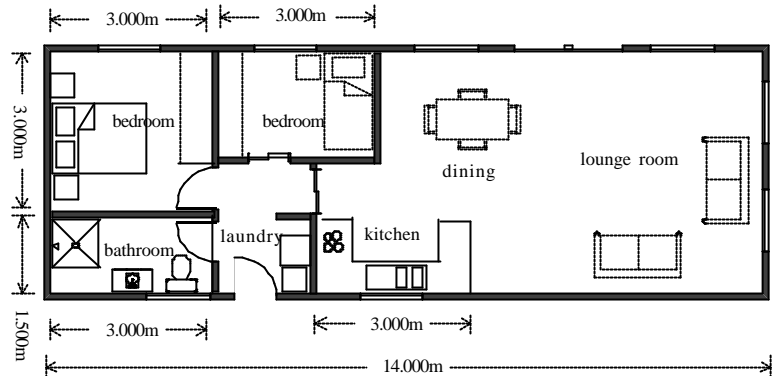

Timber World

Legana

14 x 4.9 Two Bedroom